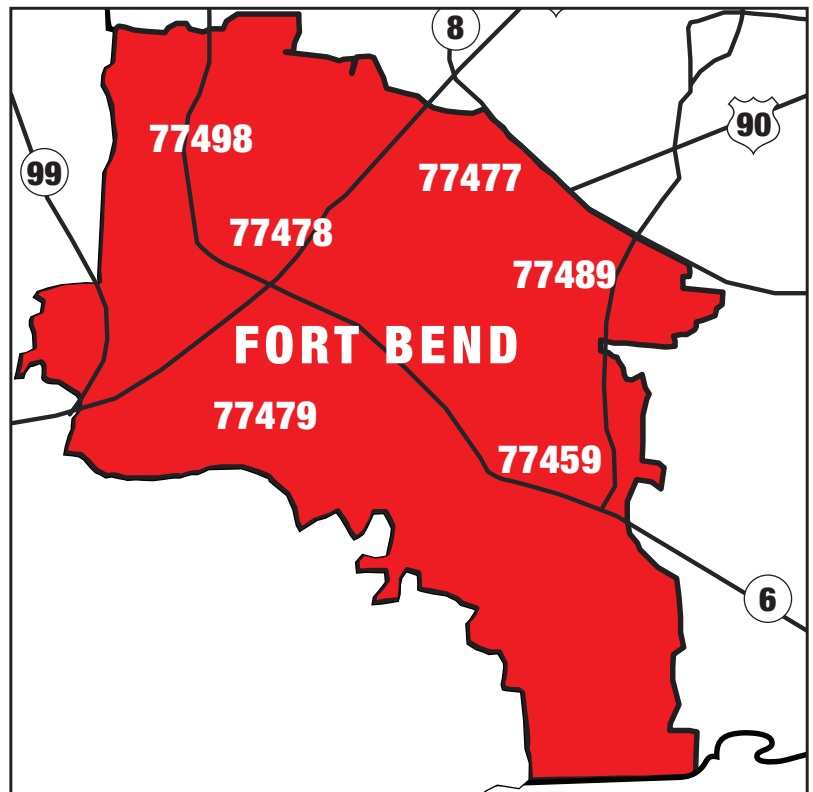

Circulation and Distribution

Our goal is to help you market your business and minimize your costs. We use every resource possible to help you gain exposure to current and future residents. Our publications have a monthly circulation of 25,000, with an annual circulation of over 300,000 copies!

Our combined distribution strategy gives our advertisers the widest scope of readers.

1

DIRECT MAIL

Mail delivered to high-value homes $235K+.

2

LOBBY COPIES

For multiple-reads throughout business offices and other waiting areas.

3

FREE SUBSCRIPTION

Readers opt-in for mail box delivery every month.

Lobby copies are distributed to businesses with waiting areas such as doctors, dentists, salons, automotive services, and restaurants. The Chambers of Commerce, banks, realtors, and builders are continually supplied with copies for current and future residents.